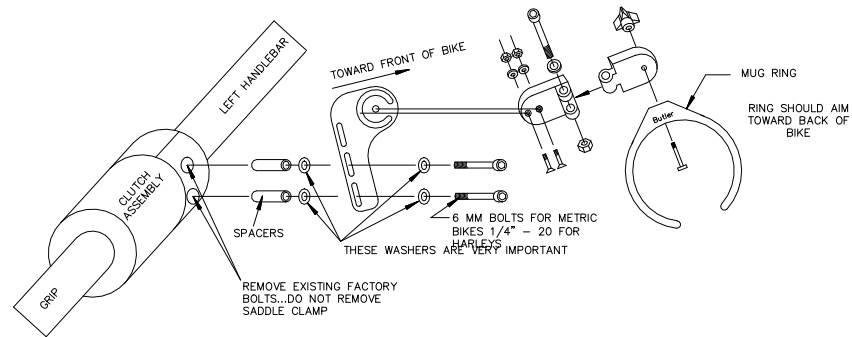

MOTORCYCLE HANDLEBAR INSTRUCTIONS FOR "P"
BRACKET ONLY, HYBRID BUTLER, OR DELUXE
BUTLER

FOR ADDITIONAL INFORMATION SEE WEBSITE WWW.GLASSACT.COM OR CALL 512-768-3908

LEFT HANDLEBAR INSTALLATION

RIGHT HANDLEBAR INSTALLATION